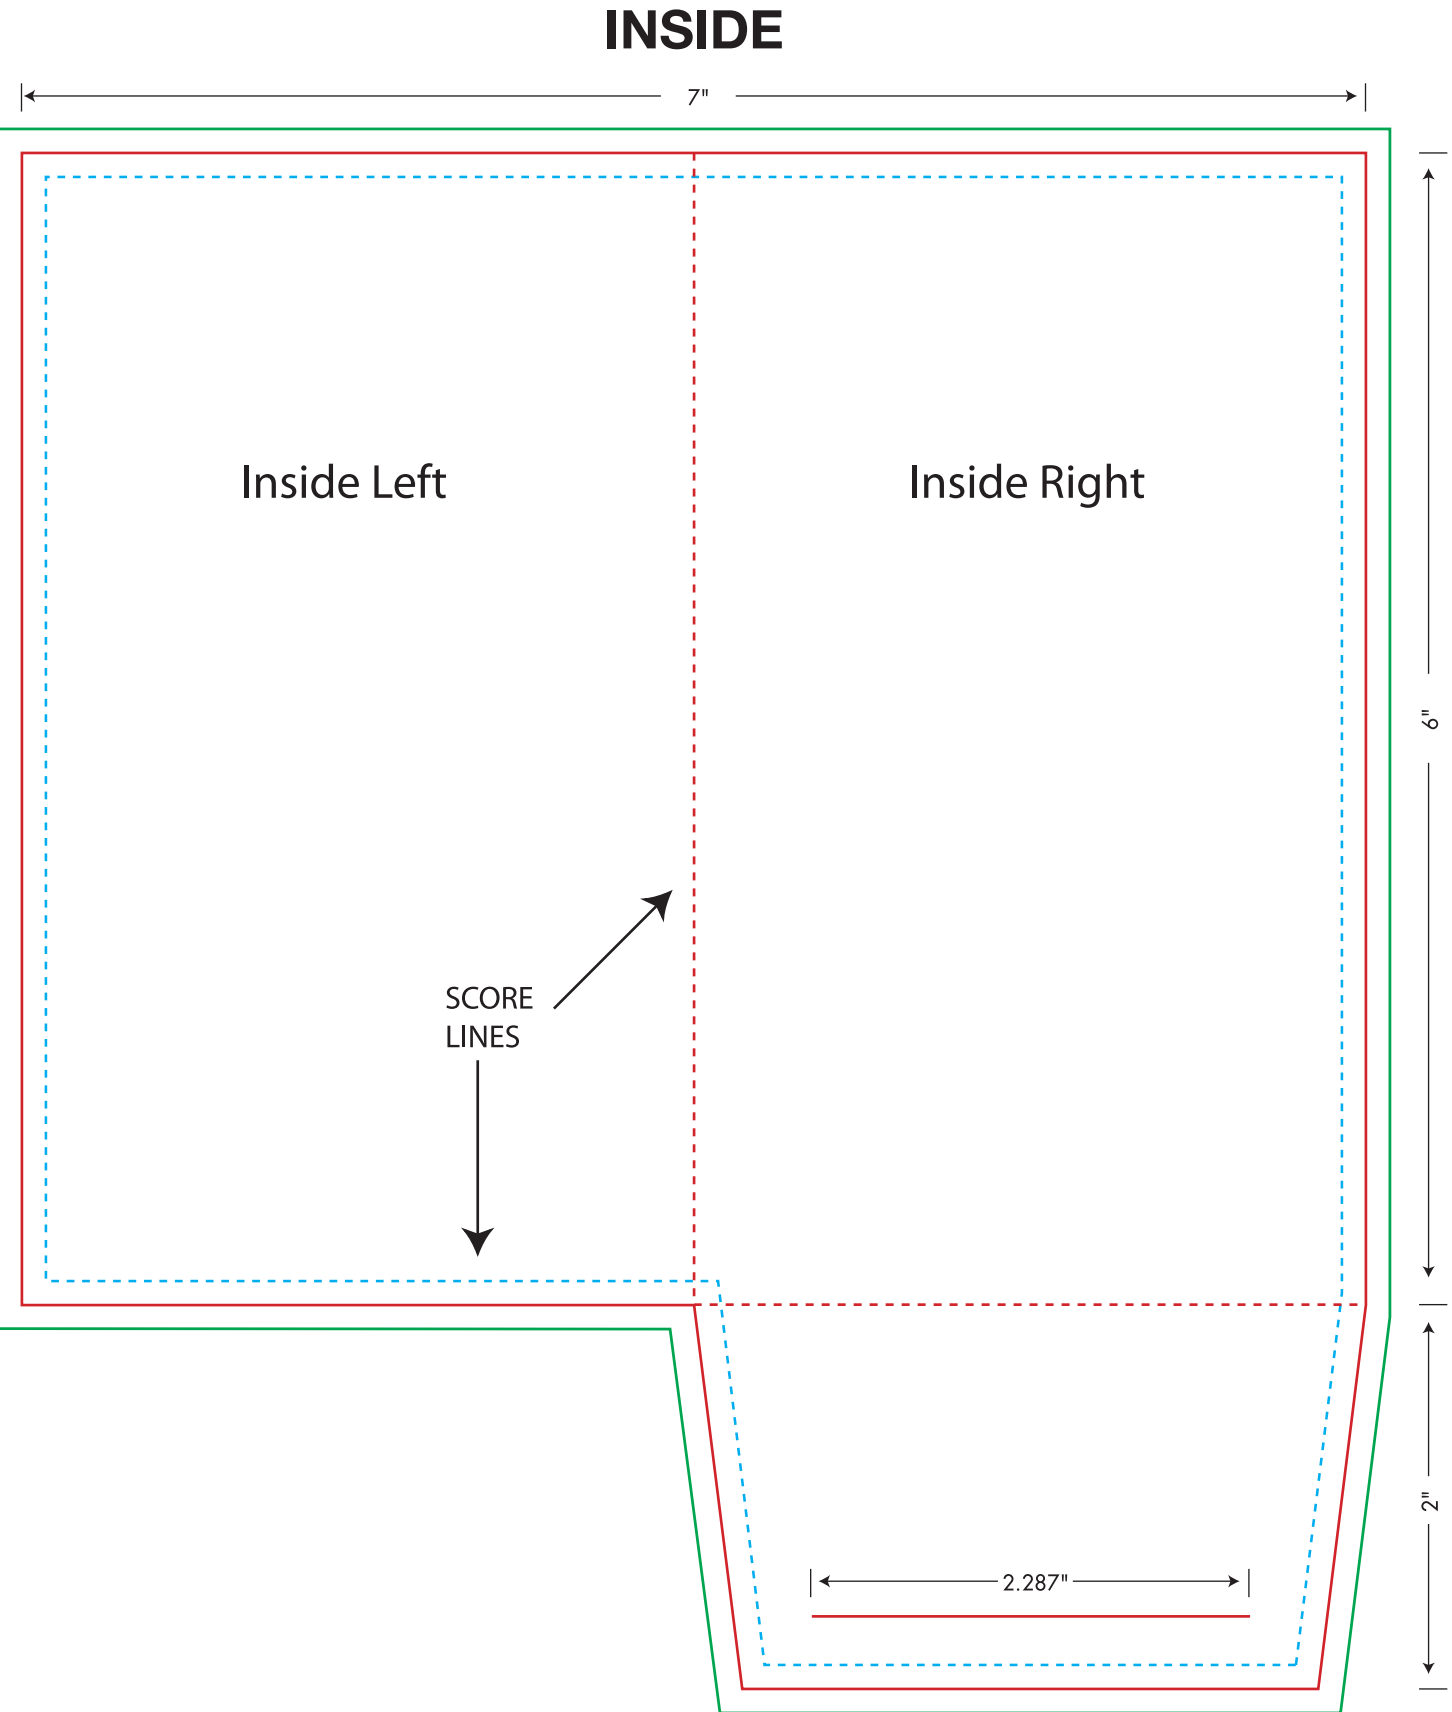

# PF-056-2 Template

- Final Folded Size: 3.5" x 6"
- Final Flat Area: 7" x 8"
- Bleed Area: 7.25" x 8.25"
- Live Area for non-bleed art (.125 inside trim)

**A NOTE ABOUT ARTWORK DESIGN:** It is important to consider how the final printed piece will be folded. Art on the bottom flap on left will be visible on the back when it is folded over, but art on same flap on the right will be hidden when it is folded under. If your design bleeds, please be sure to include a bleed for the hidden areas due to minor shifting during production. Also consider that the flap will have a slit running through it.