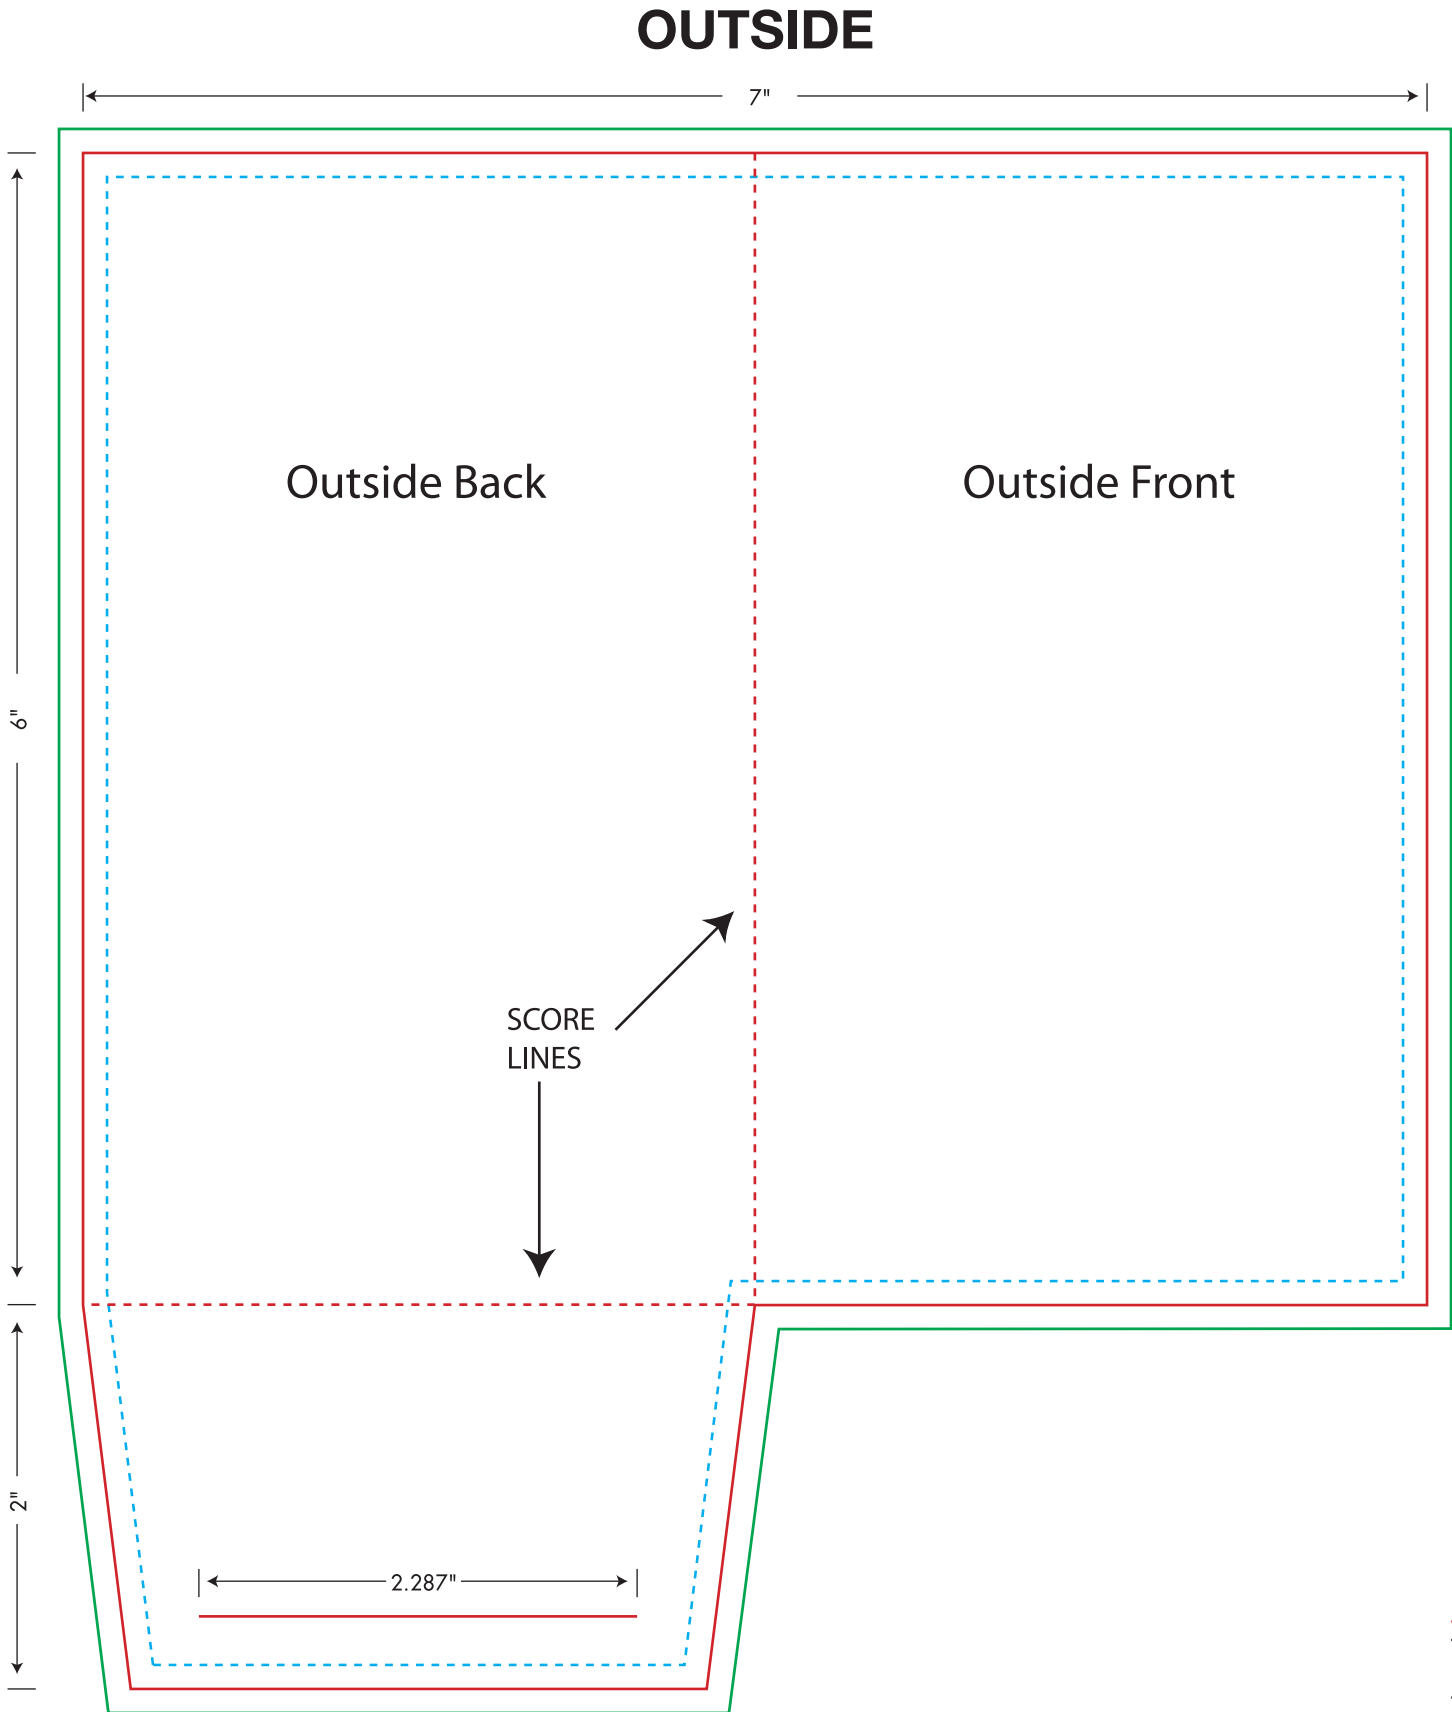

# PF-056-2 Template

- Final Folded Size: 3.5" x 6"
- Final Flat Area: 7" x 8"
- Bleed Area: 7.25" x 8.25"
- Live Area for non-bleed art (.125 inside trim)

**A NOTE ABOUT ARTWORK DESIGN:** It is important to consider how the final printed piece will be folded. Art on the bottom flap on left will be visible on the back when it is folded over, but art on same flap on the right will be hidden when it is folded under. If your design bleeds, please be sure to include a bleed for the hidden areas due to minor shifting during production. Also consider that the flap will have a slit running through it.