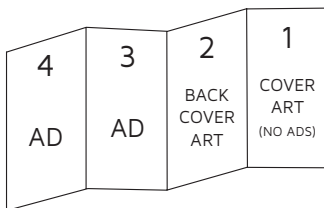

#### BACK COVER AD SIZE

- Trim: 5.75" w x 11" h
- Bleed: 6.0" w x 11.25" h

#### PANEL #4 AD SIZE

- Trim: 5.625" w x 11" h
- Bleed: 5.875" w x 11.25" h

#### PANEL #3 AD SIZE

- Trim: 5.5" w x 11" h
- Bleed: 5.75" w x 11.25" h