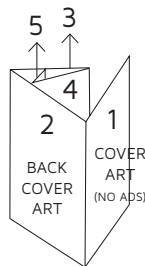

#### BACK COVER AD SIZE

- Trim: 5.75" w x 11" h
- Bleed: 6.0" w x 11.25" h

#### PANEL #4 AD SIZE

- Trim: 5.625" w x 11" h
- Bleed: 5.875" w x 11.25" h

#### PANEL #3 AD SIZE

- Trim: 5.6875" w x 11" h
- Bleed: 5.9375" w x 11.25" h

#### PANEL #5 AD SIZE

- Trim: 5.5625" w x 11" h
- Bleed: 5.8125" w x 11.25" h