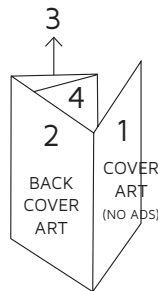

#### BACK COVER AD SIZE

- Trim: 5.75" w x 11" h
- Bleed: 6.0" w x 11.25" h

#### PANEL #4 AD SIZE

- Trim: 5.625" w x 11" h
- Bleed: 5.875" w x 11.25" h

#### PANEL #3 AD SIZE

- Trim: 5.5" w x 11" h
- Bleed: 5.75" w x 11.25" h